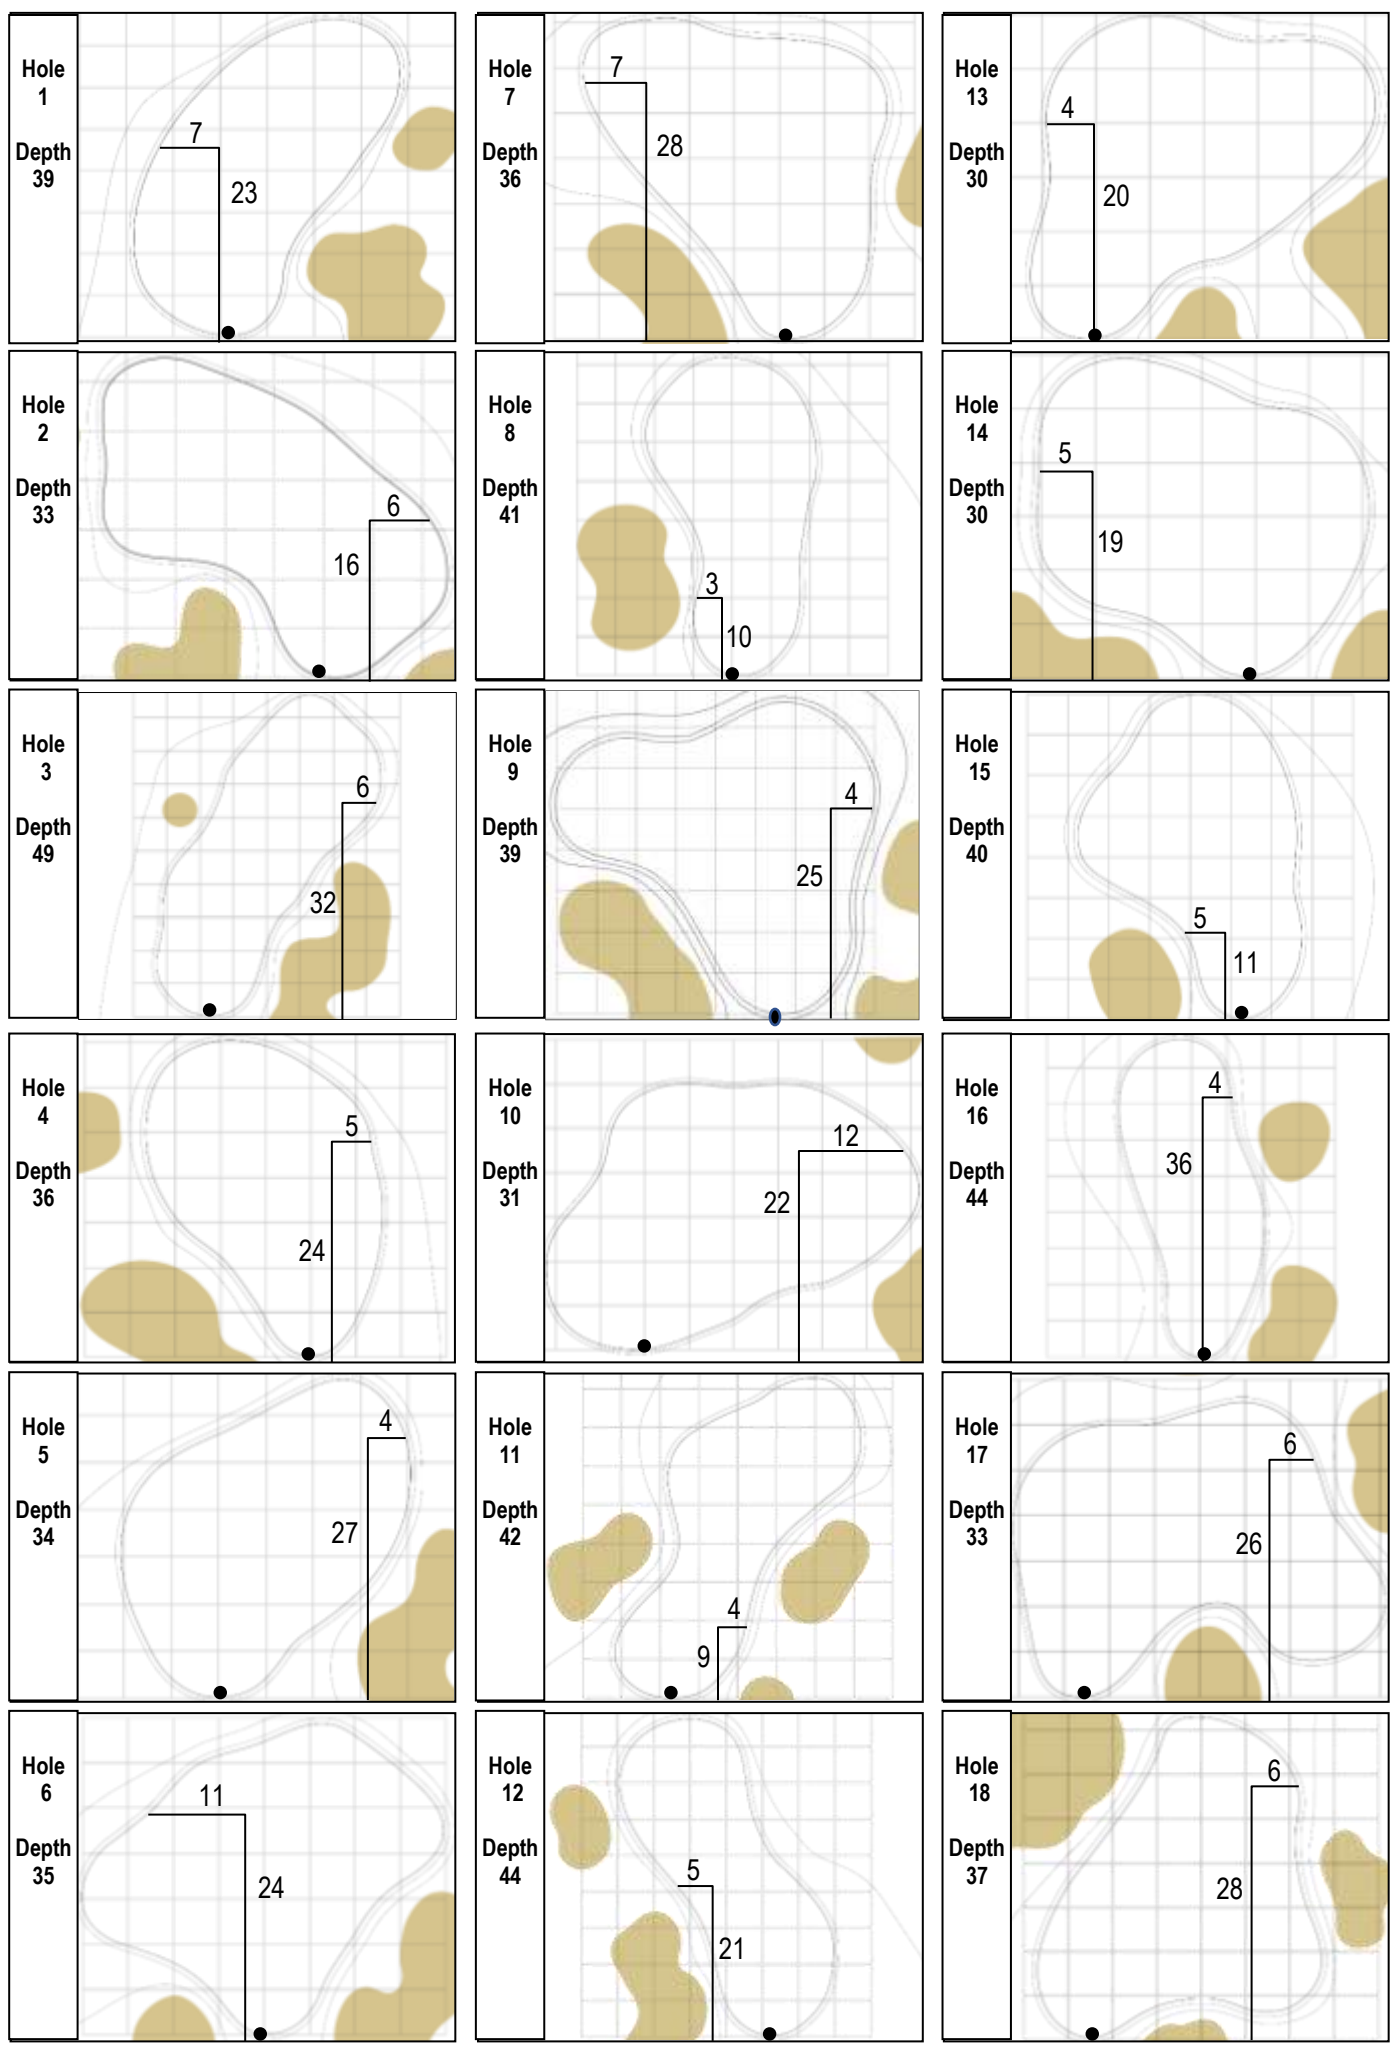

Kasumigaseki Country Club • East Course
 Saturday, July 31, 2021 •
 Round 3

Gridlines are shown at 5 Yard